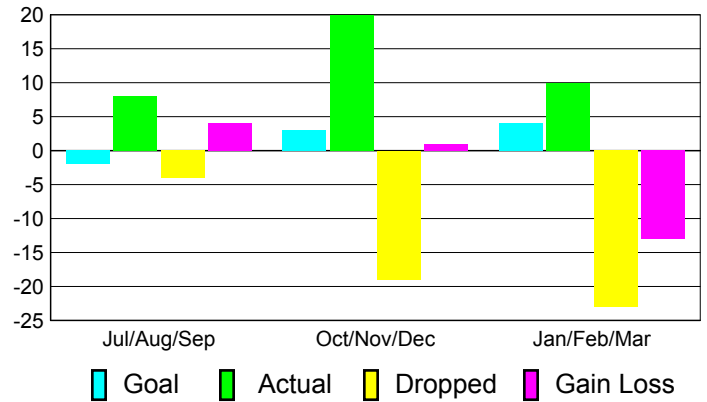

Membership Results 2010-2011

Goal, New, Dropped, Gain/Loss

Comparison of Membership Gain/Loss

Current Year Compared to the Previous Year